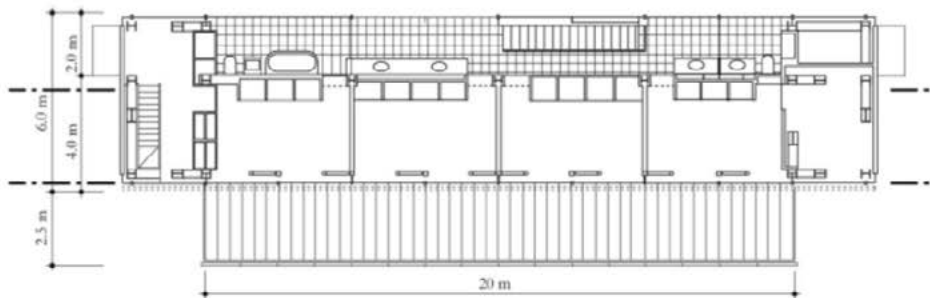

Picture Window House, Izu, Shizuoka (JP)

t:Shigeru Ban

sz: Hoshino Engineer

2002

emelet

fszt