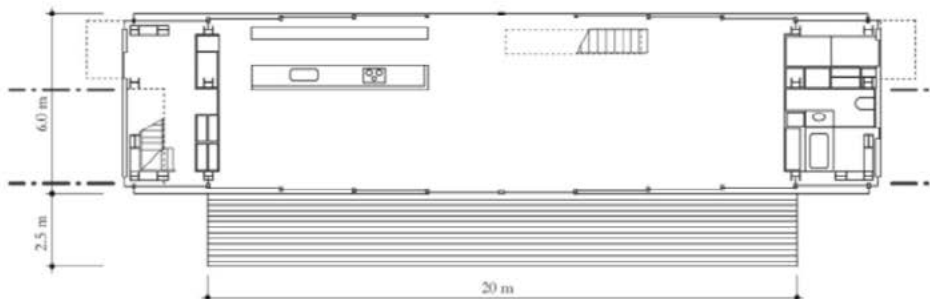

Picture Window House, Izu, Shizuoka (JP)

t:Shigeru Ban

sz: Hoshino Engineer

2002

emelet

fszt